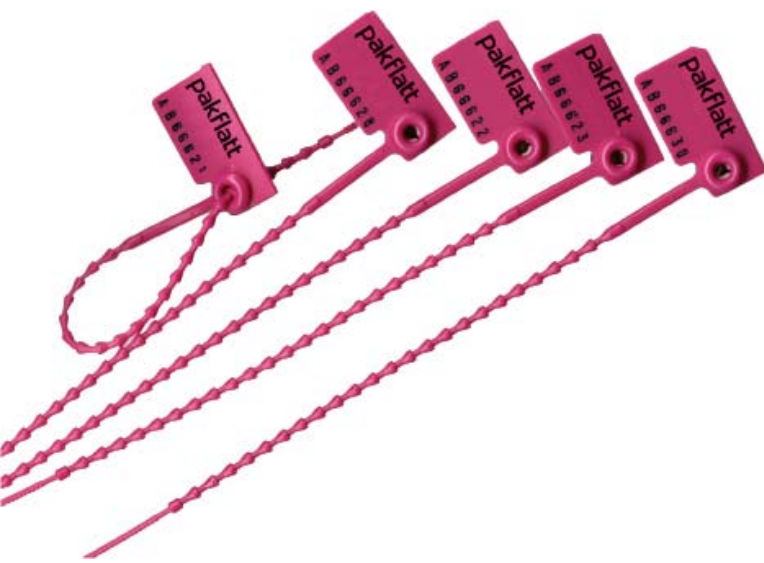

ballot box accessories

TAMPER-EVIDENT SEALS

Used to completely seal the ballot box.

Tamper-evident seals are supplied with a unique, permanently printed, alpha numeric sequential numbering system. Seals are supplied in a special purple colour and bear the distinctive Pakflatt logo and a unique seven digit serial number for traceable, tamper-evident security.

Simple, effective and low cost, produced from engineering grade plastics and manufactured under systems conforming to ISO 9000.

DISCUS PADLOCK

Additional security is provided by this strong and very secure padlock, specially designed to suit the Fortress lid set. Keyed alike or keyed to differ.