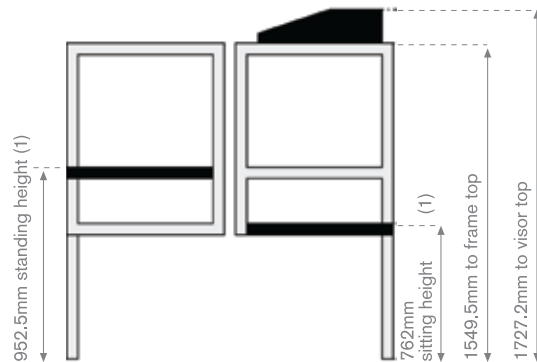

NEW BOOTHS

P.204/V1

The P204 is ideal for smaller elections where space is at a premium. Although retaining most of the features of the more robust P234 booth the P204 is lighter and more compact. Designed for easy portability it fits comfortably into the boot of a small hatch-back car.

Pack up and go size

Size: 940 x 629 x 178mm
Gross Weight: 13.64 Kg
Nett Weight: 11.82 Kg

P.234/502/V4

The designers at Pakflatt have updated their market leading flat pack voting booth.

The latest improvements see the addition of visors, to increase the height of the booth, giving the voter more privacy. Also, the surface area of each shelf is greater providing ample room for marking the ballot paper. In addition the working mechanisms of the booth have been simplified.

UK Patent Application No. 0704727.7
US Patent Application Serial No. 11/716,913

Pack up and go size

Size: 978 x 641.5 x 241.5mm
Gross Weight: 21.82 Kg
Nett Weight: 19.09 Kg