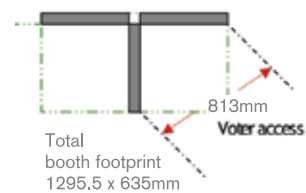

Pack up and go size

Size: 940 x 629 x 178mm
Gross Weight: 13.64 Kg
Nett Weight: 11.82 Kg

P.234/502/V4

The designers at Pakflatt have updated their market leading flat pack voting booth.

The latest improvements see the addition of visors, to increase the height of the booth, giving the voter more privacy. Also, the surface area of each shelf is greater providing ample room for marking the ballot paper. In addition the working mechanisms of the booth have been simplified.

UK Patent Application No. 0704727.7
US Patent Application Serial No. 11/716,913

Pack up and go size

Size: 978 x 641.5 x 241.5mm
Gross Weight: 21.82 Kg
Nett Weight: 19.09 Kg